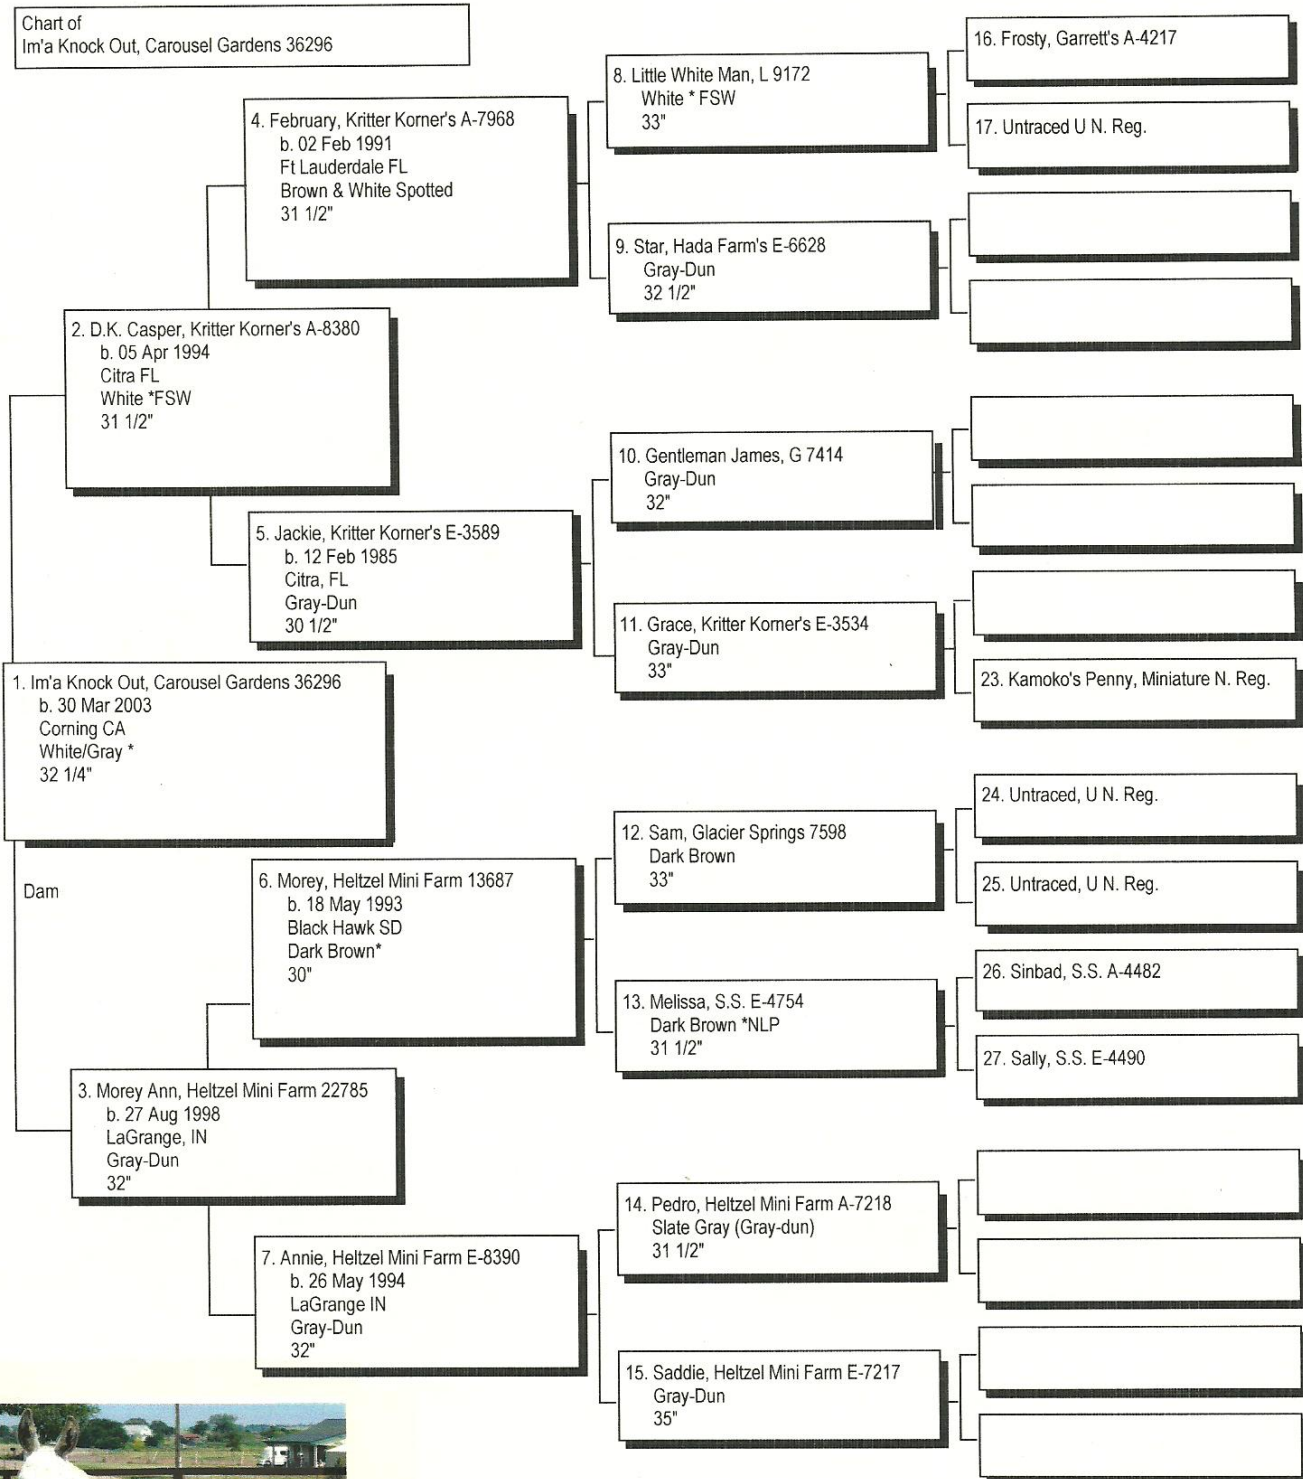

Pedigree

Chart #1

The American Donkey and Mule Society
 P.O. Box 1210, Lewisville, TX 75067 (972) 219-0781
 The American Donkey and Mule Society is not responsible
 for errors in information submitted to the registry.