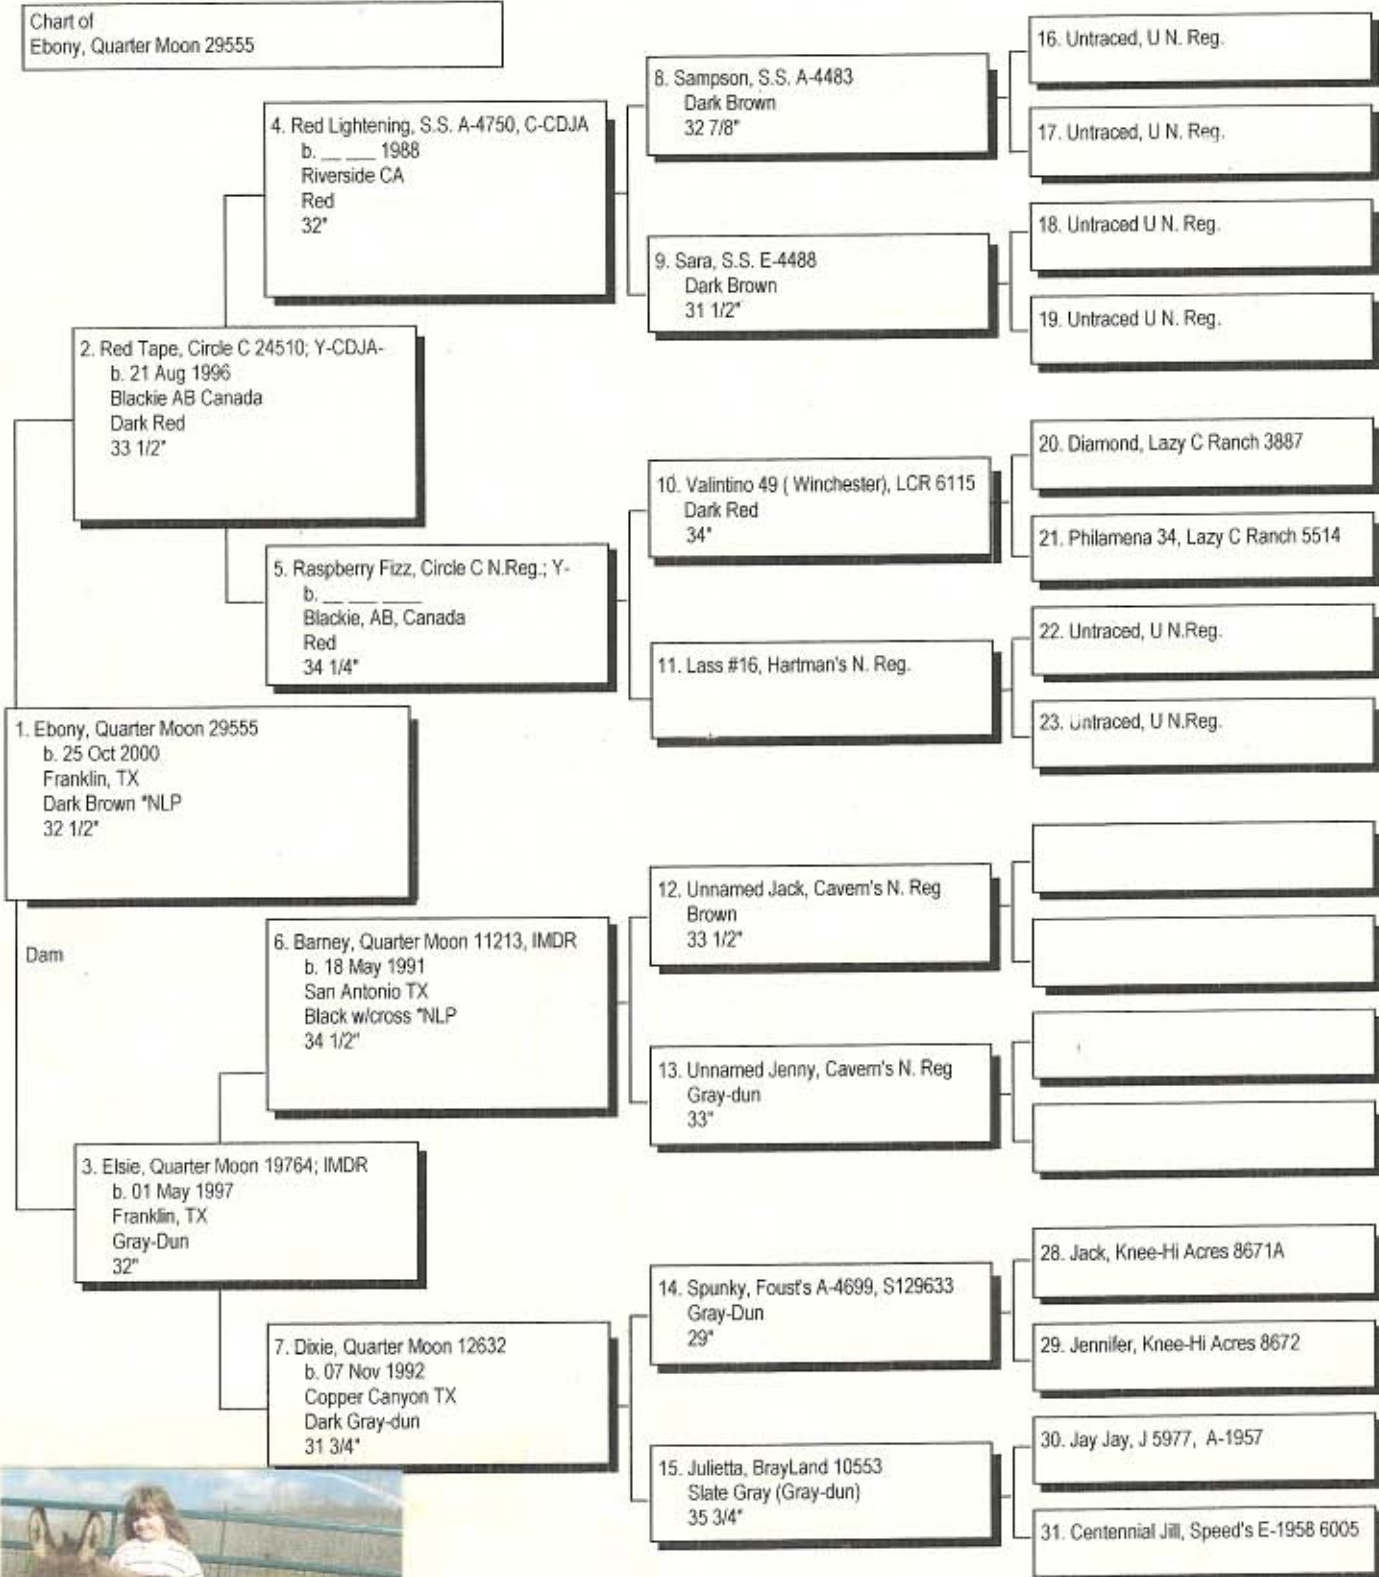

Chart of  
Ebony, Quarter Moon 29555

The American Donkey and Mule Society  
P.O. Box 1210, Lewisville, TX 75067 (972) 219-0781  
The American Donkey and Mule Society is not responsible  
for errors in information submitted to the registry.